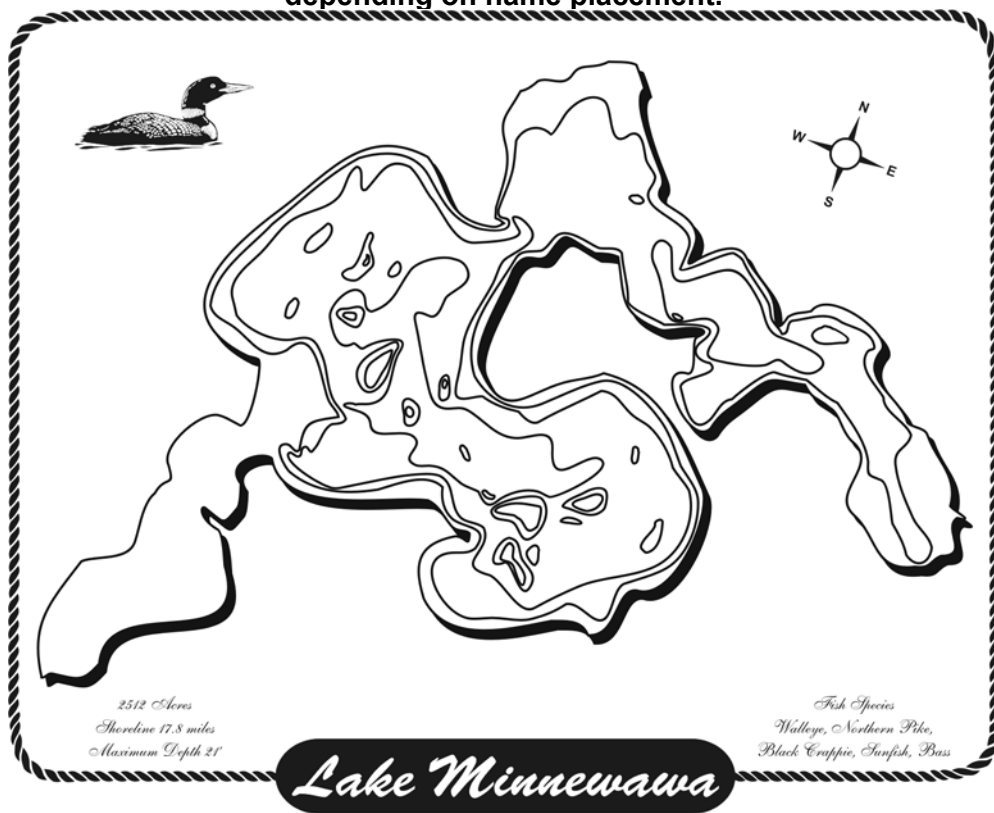

Lake Map Plaques™

Minnewawa (Aitkin) **ORDER**

Office Use Only

Ship to:

Name	
Address	
Address	
City	State
Zip	
Phone	
Signature	

Send order with check or money order to:
Althaus Industries
Laser Imaging and Engraving
604 N 3rd Ave E
Melrose, MN 56352
Phone/Fax (320) 256-7805

Lake Map Plaques are not intended for navigation.
 For display purposes only.

Please mark an "X" for star location then indicate where you would like your name to be placed on the plaque. Final product may look somewhat different than below depending on name placement.

Print name with punctuation (if any) to be shown on plaque

The

--	--	--	--	--	--	--	--	--	--	--	--	--	--	--	--	--	--	--	--

Do not include a name on the plaque.

Size	Quantity	Total
8" X 10" \$35.00 ea		
Shipping add \$5.00 ea		
MN Sales tax add 6.5%		
Grand Total		