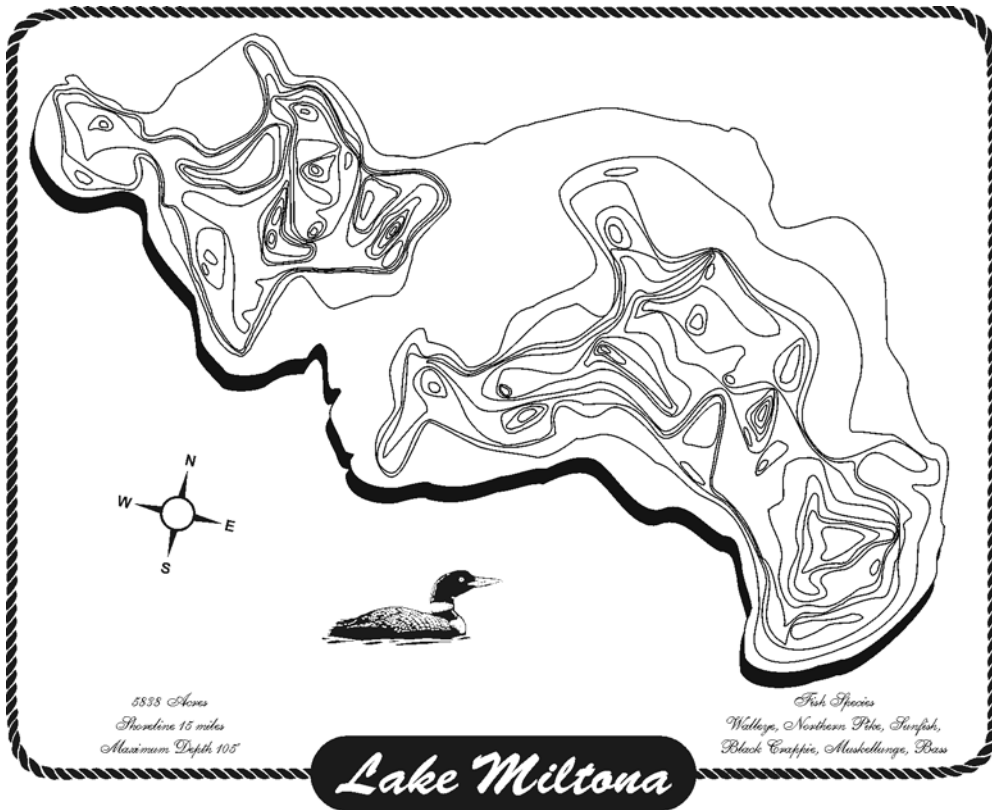

Lake Map Plaques are not intended for navigation.
 For display purposes only.

Please mark an "X" for star location then indicate where you would like your name to be placed on the plaque. Final product may look somewhat different than below depending on name placement.

Print name with punctuation (if any) to be shown on plaque

The

Do not include a name on the plaque.

Size	Quantity	Total
8" X 10" \$35.00 ea		
Shipping add \$5.00 ea		
Sales tax add 6.5%		
Grand Total		