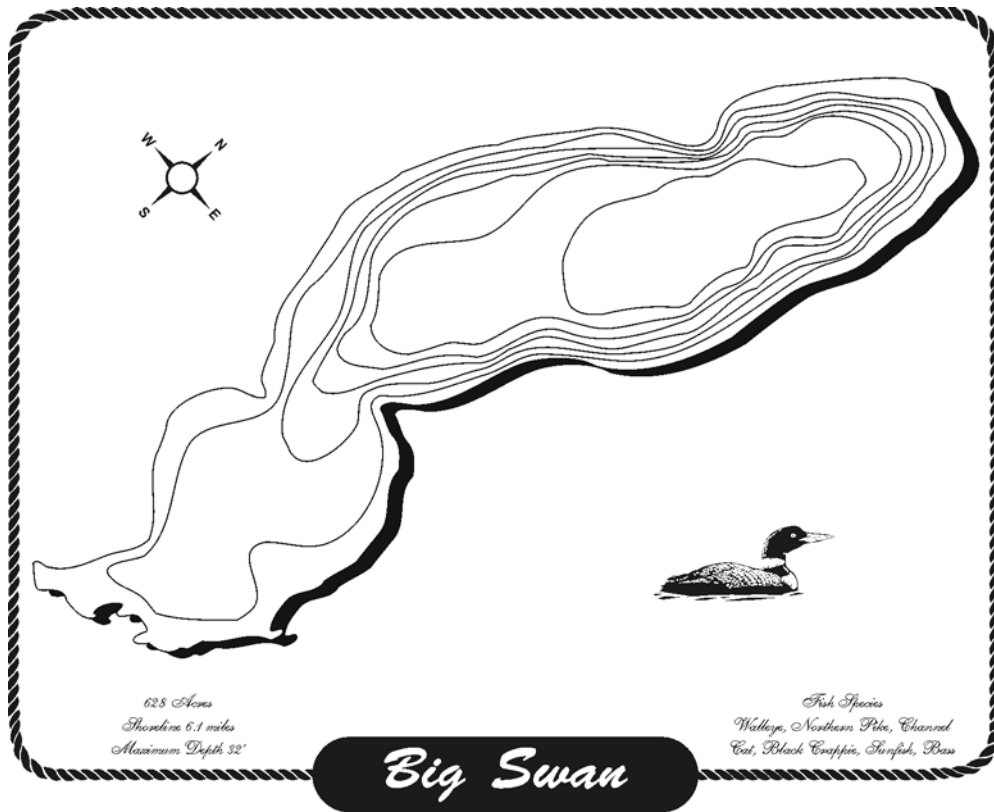

# Lake Map Plaques™

Big Swan (Meeker) ORDER

Office Use Only

Ship to:

Name	
Address	
Address	
City	State
Zip	
Phone	
Signature	

Send order with check or money order to:  
**Althaus Industries**  
**Laser Imaging and Engraving**  
**604 N 3<sup>rd</sup> Ave E**  
**Melrose, MN 56352**  
**Phone/Fax (320) 256-7805**

Lake Map Plaques are not intended for navigation.  
 For display purposes only.

Please mark an "X" for star location then indicate where you would like your name to be placed on the plaque. Final product may look somewhat different than below depending on name placement.