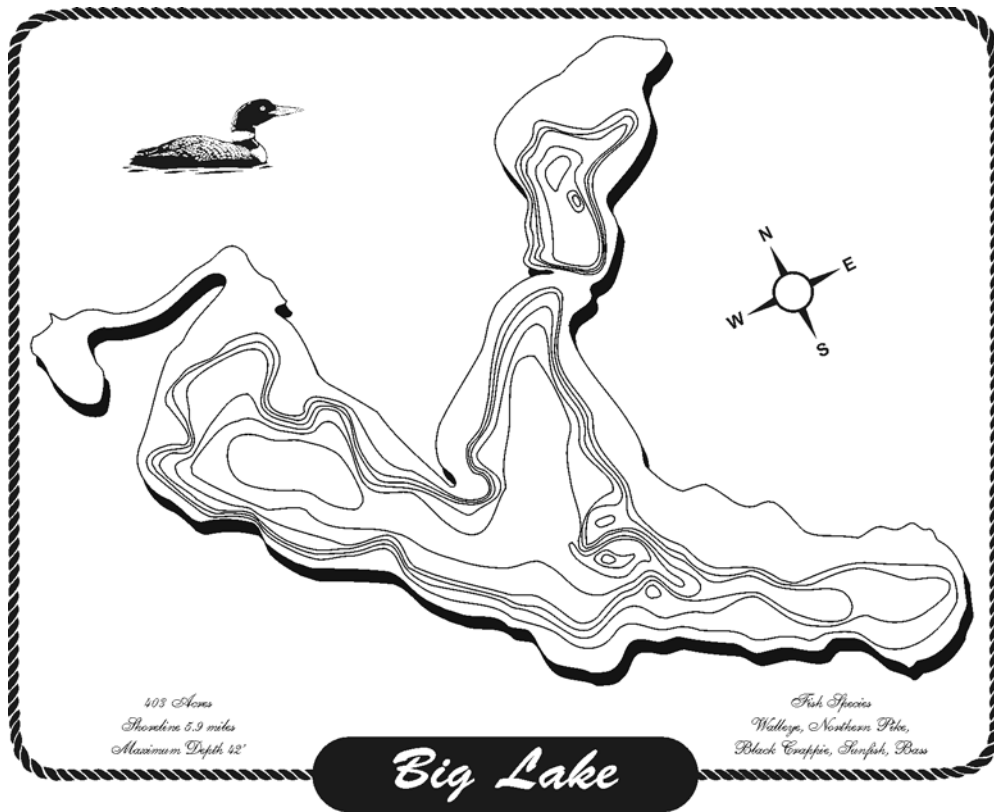

Lake Map Plaques™

Office Use Only

Big Lake (Stearns) ORDER

Ship to:

Name	
Address	
Address	
City	State
Zip	
Phone	
Signature	

Send order with check or money order to:
Althaus Industries
Laser Imaging and Engraving
604 N 3rd Ave E
Melrose, MN 56352
Phone/Fax (320) 256-7805

Lake Map Plaques are not intended for navigation.
 For display purposes only.

Please mark an "X" for star location then indicate where you would like your name to be placed on the plaque. Final product may look somewhat different than below depending on name placement.

Print name with punctuation (if any) to be shown on plaque

The

--	--	--	--	--	--	--	--	--	--	--	--	--	--	--	--	--	--	--	--

Do not include a name on the plaque.

Size	Quantity	Total
8" X 10" \$35.00 ea		
Shipping add \$5.00 ea		
Sales tax add 6.5%		
Grand Total		