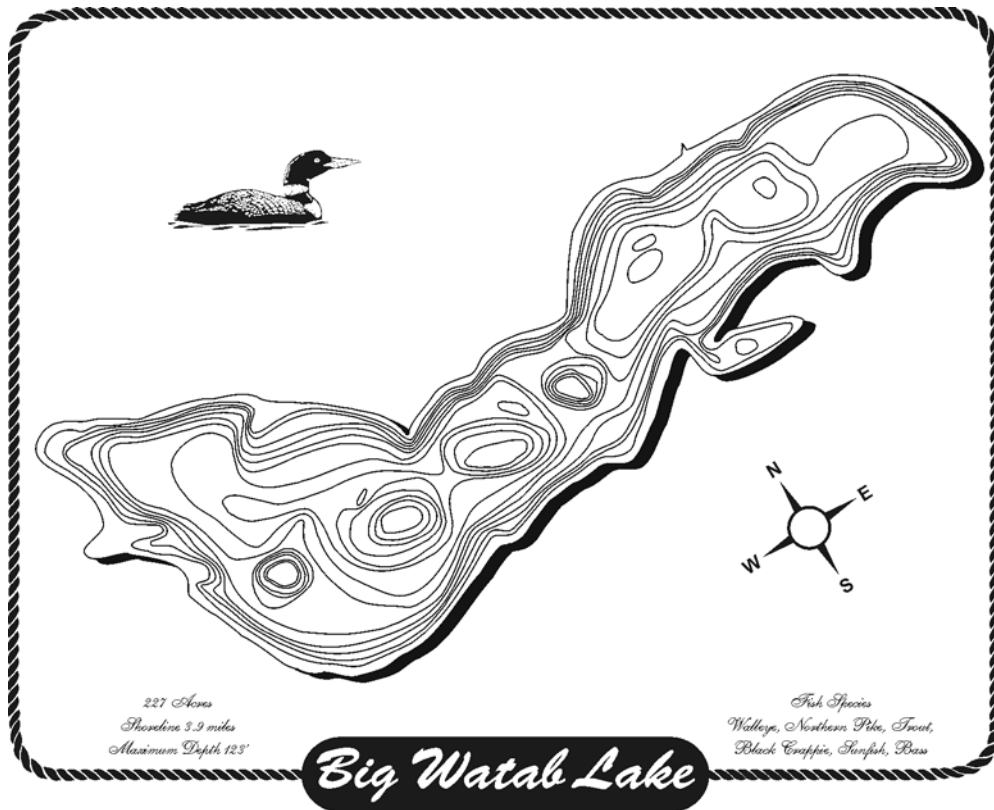

Lake Map Plaques™

Office Use Only

Big Watab (Stearns) ORDER

Ship to:

Name	
Address	
Address	
City	State
Zip	
Phone	
Signature	

Send order with check or money order to:
Althaus Industries
Laser Imaging and Engraving
604 N 3rd Ave E
Melrose, MN 56352
Phone/Fax (320) 256-7805

Lake Map Plaques are not intended for navigation.
 For display purposes only.

Please mark an "X" for star location then indicate where you would like your name to be placed on the plaque. Final product may look somewhat different than below depending on name placement.

Print name with punctuation (if any) to be shown on plaque

The

--	--	--	--	--	--	--	--	--	--	--	--	--	--	--	--	--	--	--	--

Do not include a name on the plaque.

Size	Quantity	Total
8" X 10" \$35.00 ea		
Shipping add \$5.00 ea		
Sales tax add 6.5%		
Grand Total		