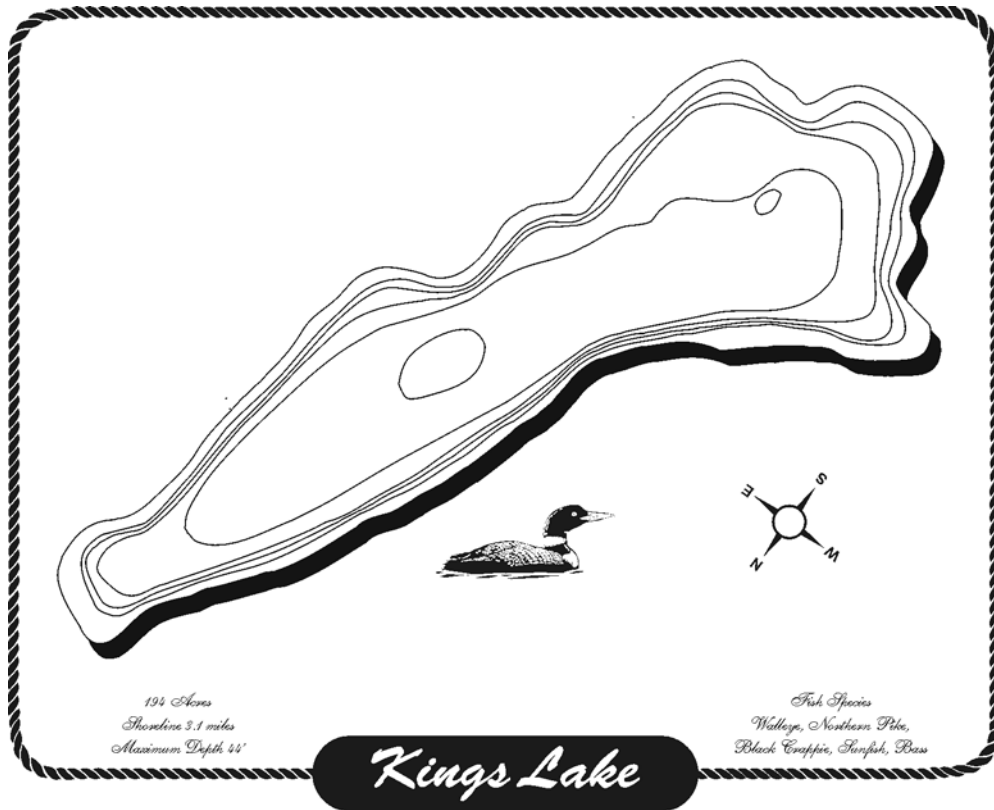

Lake Map Plaques™

Office Use Only

Kings Lake (Stearns) ORDER

Ship to:

Name	
Address	
Address	
City	State
Zip	
Phone	
Signature	

Send order with check or money order to:
Althaus Industries
Laser Imaging and Engraving
604 N 3rd Ave E
Melrose, MN 56352
Phone/Fax (320) 256-7805

Lake Map Plaques are not intended for navigation.
 For display purposes only.

Please mark an "X" for star location then indicate where you would like your name to be placed on the plaque. Final product may look somewhat different than below depending on name placement.

Print name with punctuation (if any) to be shown on plaque

The

--	--	--	--	--	--	--	--	--	--	--	--	--	--	--	--	--	--	--	--

Do not include a name on the plaque.

Size	Quantity	Total
8" X 10" \$35.00 ea		
Shipping add \$5.00 ea		
Sales tax add 6.5%		
Grand Total		