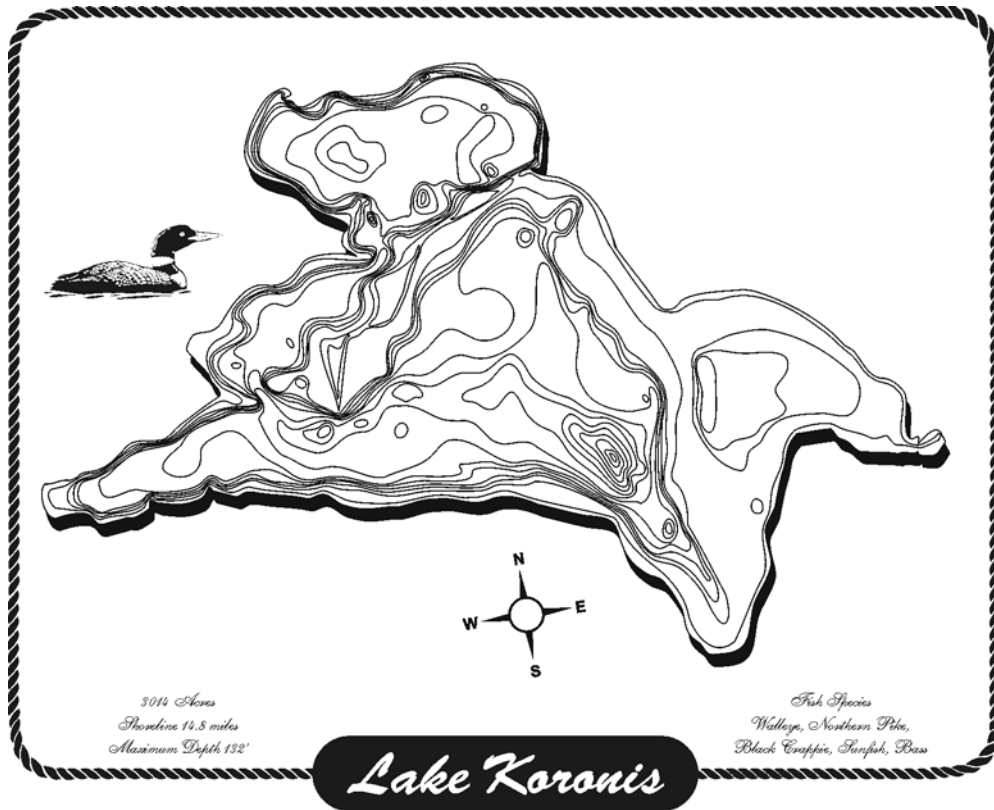

Lake Map Plaques™

Office Use Only

Koronis (Stearns) ORDER

Ship to:

Name	
Address	
Address	
City	State
Zip	
Phone	
Signature	

Send order with check or money order to:
Althaus Industries
Laser Imaging and Engraving
604 N 3rd Ave E
Melrose, MN 56352
Phone/Fax (320) 256-7805

Lake Map Plaques are not intended for navigation.
 For display purposes only.

Please mark an "X" for star location then indicate where you would like your name to be placed on the plaque. Final product may look somewhat different than below depending on name placement.

Print name with punctuation (if any) to be shown on plaque

The

--	--	--	--	--	--	--	--	--	--	--	--	--	--	--	--	--	--	--	--

Do not include a name on the plaque.

Size	Quantity	Total
8" X 10" \$35.00 ea		
Shipping add \$5.00 ea		
Sales tax add 6.5%		
Grand Total		