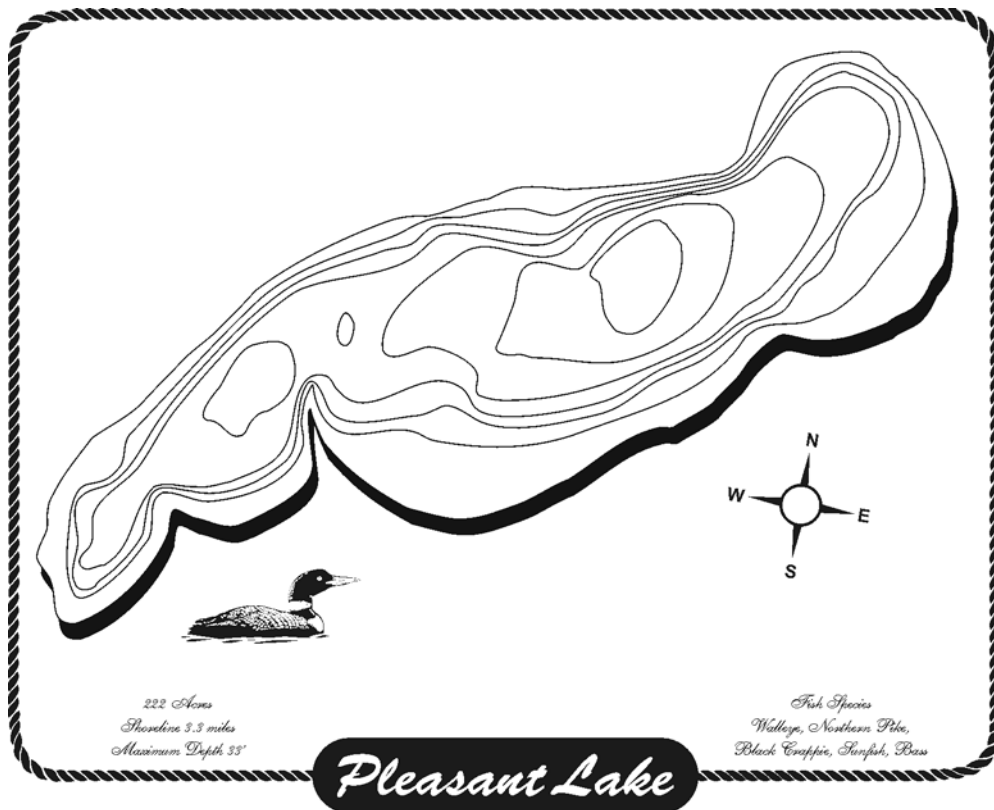

Lake Map Plaques™

Office Use Only

Pleasant Lake (Stearns) ORDER

Ship to:

Name	
Address	
Address	
City	State
Zip	
Phone	
Signature	

Send order with check or money order to:
Althaus Industries
Laser Imaging and Engraving
604 N 3rd Ave E
Melrose, MN 56352
Phone/Fax (320) 256-7805

Lake Map Plaques are not intended for navigation.
 For display purposes only.

Please mark an "X" for star location then indicate where you would like your name to be placed on the plaque. Final product may look somewhat different than below depending on name placement.

Print name with punctuation (if any) to be shown on plaque

The

Do not include a name on the plaque.

Size	Quantity	Total
8" X 10" \$35.00 ea		
Shipping add \$5.00 ea		
Sales tax add 6.5%		
Grand Total		