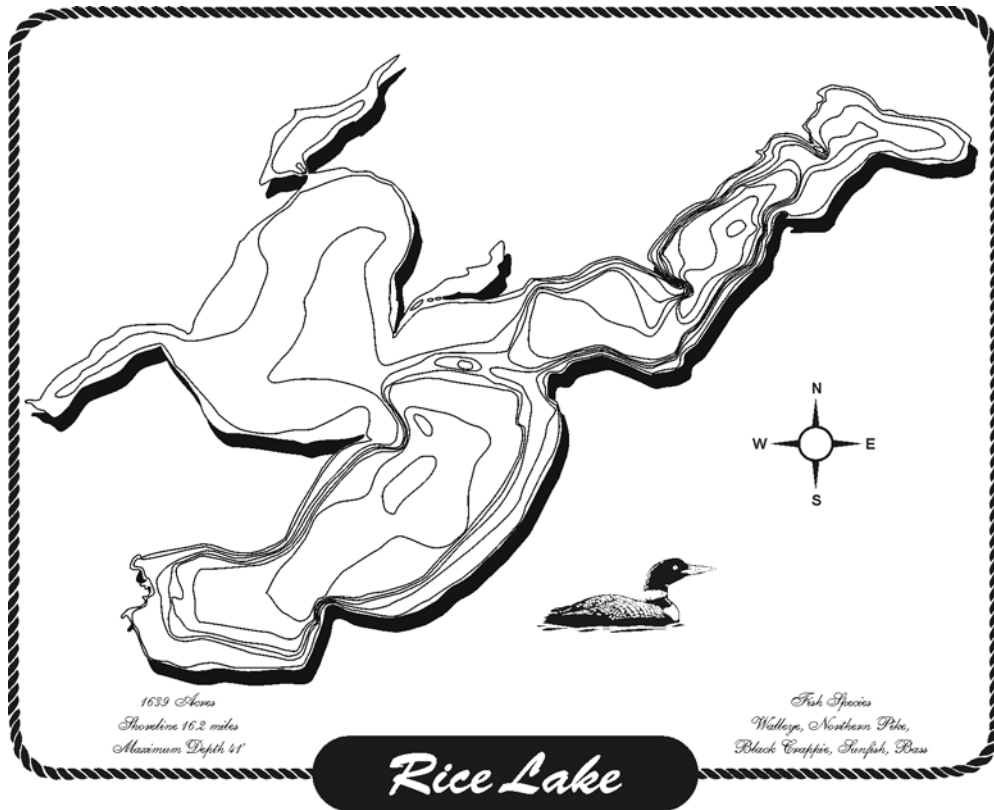

Lake Map Plaques™

Office Use Only

Rice Lake (Stearns) ORDER

Ship to:

Name	
Address	
Address	
City	State
Zip	
Phone	
Signature	

Send order with check or money order to:
Althaus Industries
Laser Imaging and Engraving
604 N 3rd Ave E
Melrose, MN 56352
Phone/Fax (320) 256-7805

Lake Map Plaques are not intended for navigation.
 For display purposes only.

Please mark an "X" for star location then indicate where you would like your name to be placed on the plaque. Final product may look somewhat different than below depending on name placement.

Print name with punctuation (if any) to be shown on plaque

The

Do not include a name on the plaque.

Size	Quantity	Total
8" X 10" \$35.00 ea		
Shipping add \$5.00 ea		
Sales tax add 6.5%		
Grand Total		