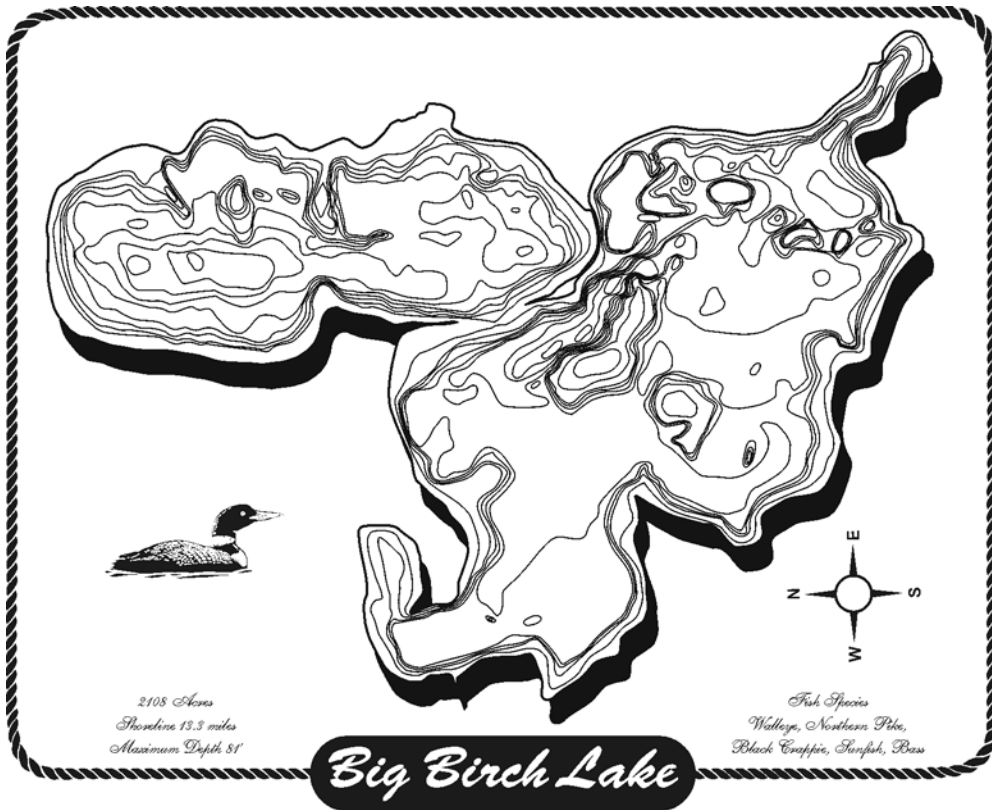

Lake Map Plaques™

Big Birch Lake (Todd) ORDER

Office Use Only

Ship to:

Name	
Address	
Address	
City	State
Zip	
Phone	
Signature	

Send order with check or money order to:
Althaus Industries
Laser Imaging and Engraving
604 N 3rd Ave E
Melrose, MN 56352
Phone/Fax (320) 256-7805

Lake Map Plaques are not intended for navigation.
 For display purposes only.

Please mark an "X" for star location then indicate where you would like your name to be placed on the plaque. Final product may look somewhat different than below depending on name placement.

Print name with punctuation (if any) to be shown on plaque

The

--	--	--	--	--	--	--	--	--	--	--	--	--	--	--	--	--	--	--	--

Do not include a name on the plaque.

Size	Quantity	Total
8" X 10" \$35.00 ea		
Shipping add \$5.00 ea		
Sales tax add 6.5%		
Grand Total		