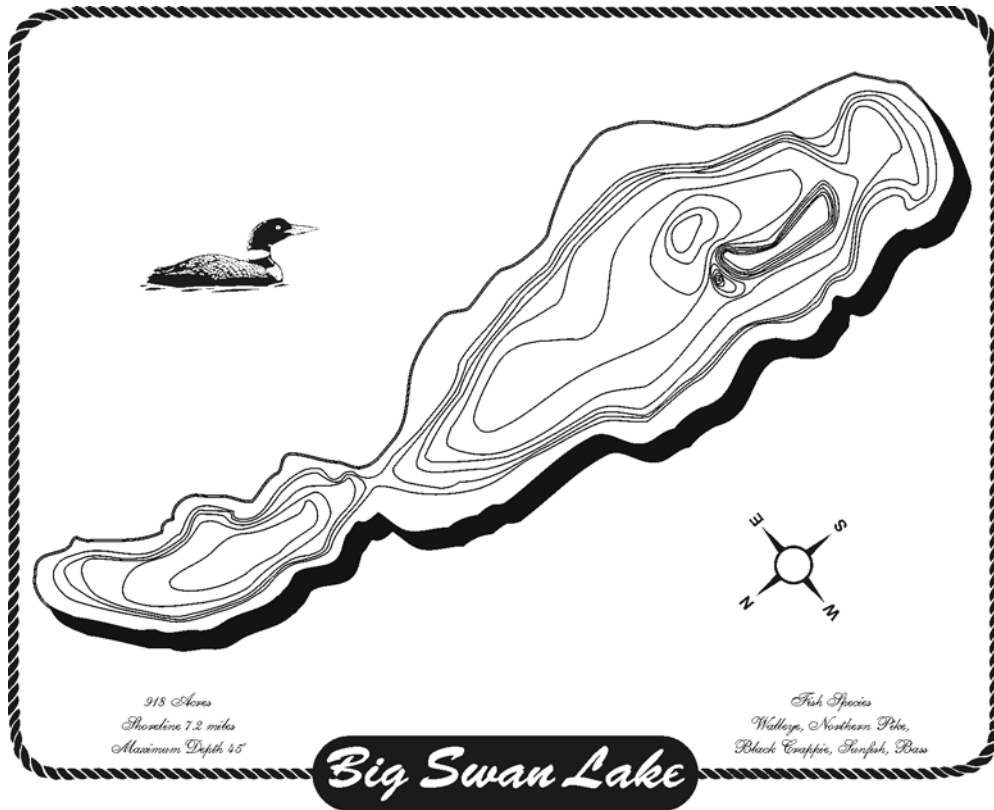

Lake Map Plaques™

Office Use Only

Big Swan (Todd) ORDER

Ship to:

Name	
Address	
Address	
City	State
Zip	
Phone	
Signature	

Send order with check or money order to:
Althaus Industries
Laser Imaging and Engraving
604 N 3rd Ave E
Melrose, MN 56352
Phone/Fax (320) 256-7805

Lake Map Plaques are not intended for navigation.
 For display purposes only.

Please mark an "X" for star location then indicate where you would like your name to be placed on the plaque. Final product may look somewhat different than below depending on name placement.