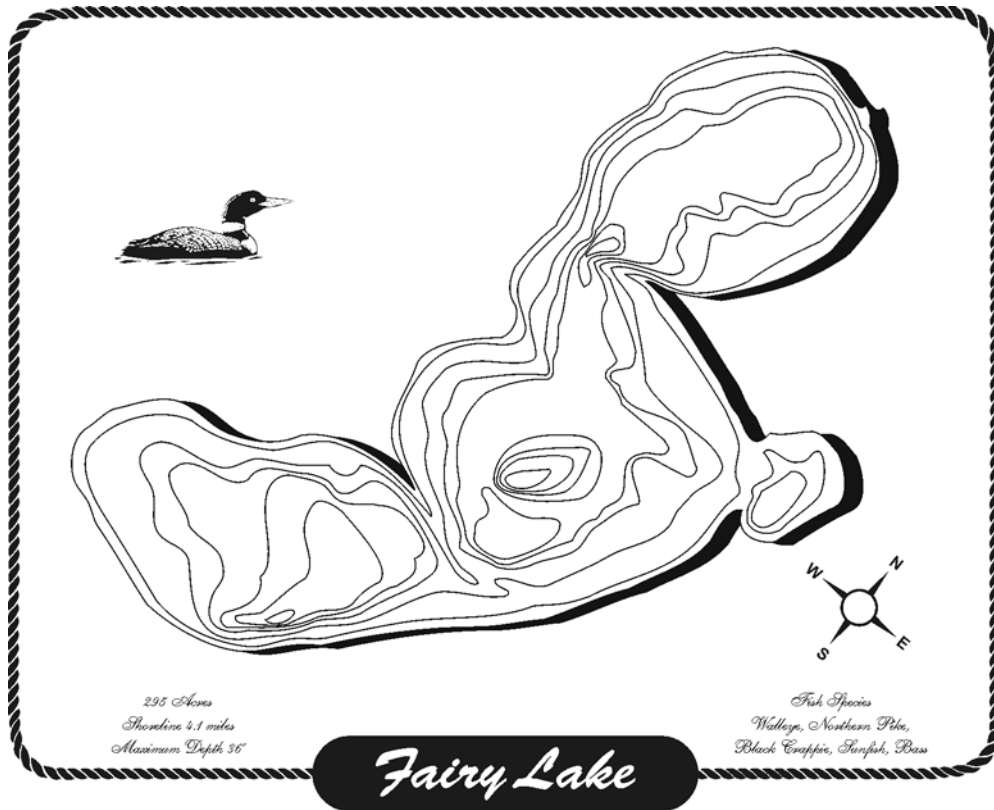

Lake Map Plaques are not intended for navigation.
 For display purposes only.

Please mark an "X" for star location then indicate where you would like your name to be placed on the plaque. Final product may look somewhat different than below depending on name placement.

Print name with punctuation (if any) to be shown on plaque

The

--	--	--	--	--	--	--	--	--	--	--	--	--	--	--	--	--	--	--	--

Do not include a name on the plaque.

Size	Quantity	Total
8" X 10" \$35.00 ea		
Shipping add \$5.00 ea		
Sales tax add 6.5%		
Grand Total		