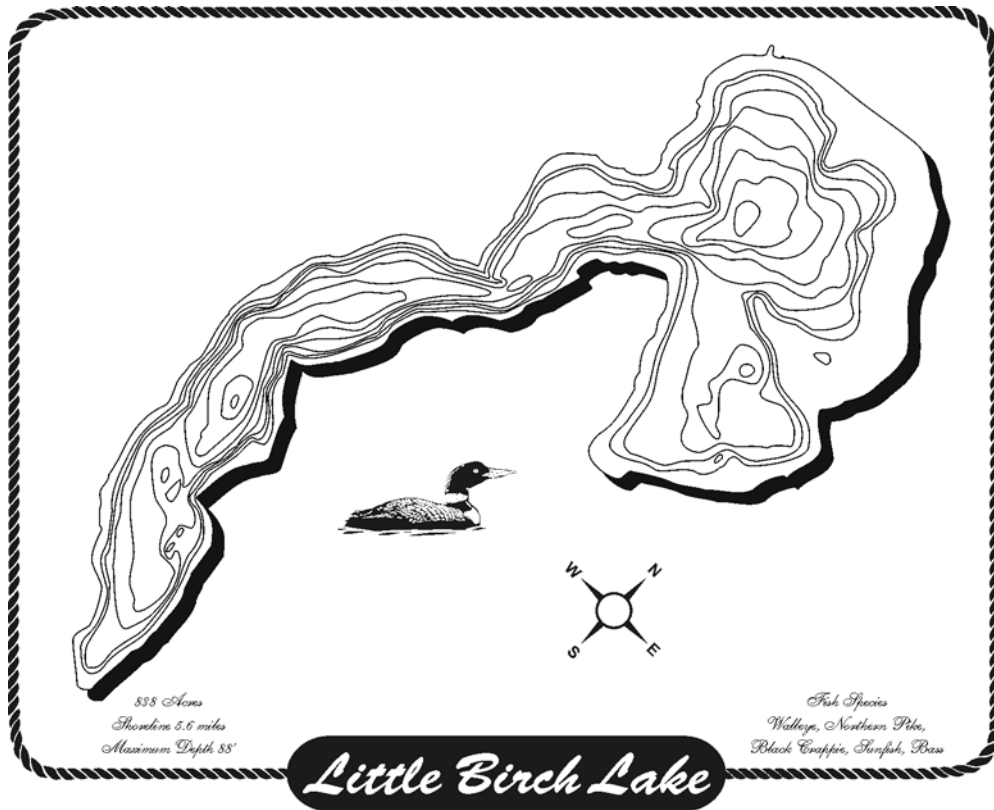

# Lake Map Plaques™

Office Use Only

Little Birch Lake (Todd) ORDER

Ship to:

Name	
Address	
Address	
City	State
Zip	
Phone	
Signature	

Send order with check or money order to:  
**Althaus Industries**  
**Laser Imaging and Engraving**  
**604 N 3<sup>rd</sup> Ave E**  
**Melrose, MN 56352**  
**Phone/Fax (320) 256-7805**

Lake Map Plaques are not intended for navigation.  
 For display purposes only.

Please mark an "X" for star location then indicate where you would like your name to be placed on the plaque. Final product may look somewhat different than below depending on name placement.

Print name with punctuation (if any) to be shown on plaque

The

Do not include a name on the plaque.

Size	Quantity	Total
8" X 10" \$35.00 ea		
Shipping add \$5.00 ea		
Sales tax add 6.5%		
<b>Grand Total</b>		